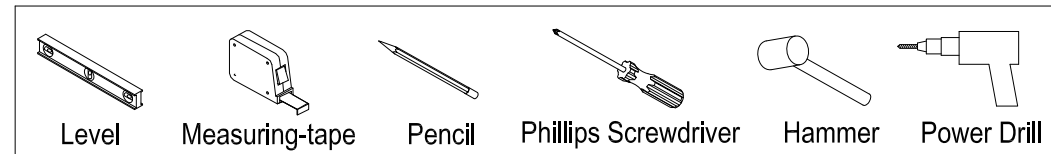

KINGSTON

KITCHEN & BATH

Adjustable Slide Bar with Hand Shower Installation

Parts:

www.kingstonbrass.com
TOLL-FREE CUSTOMER SERVICE: 1-877-2-KBRASS
TECHNICAL SUPPORT E-mail: service@kingstonbrass.com
12775 Reservoir Street, Chino, CA 91710

Need Tools:

Legal Disclaimer :

This bar is not to be used as a grab bar and it is not intended to support weight. Before you begin, identify the appropriate area to install this slide bar, proper location should be above 48" from the floor (as per ASTM F446).